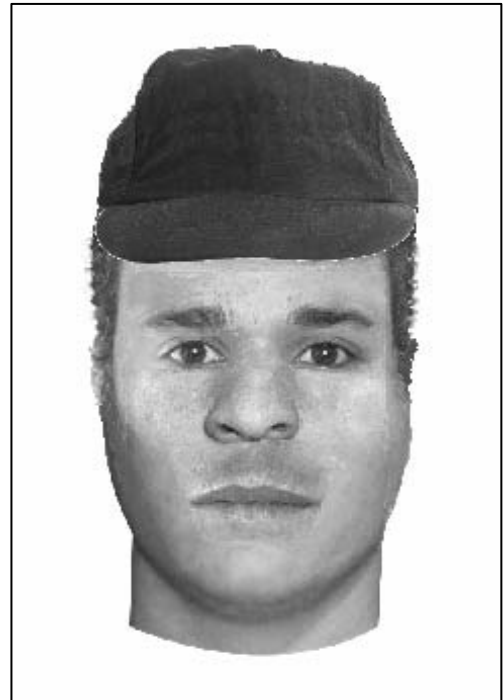

# **-= WANTED =-**

The Escondido Police Department requests your assistance in locating information about this person and items.

## **Computer Generated Composite of Sexual Assault Suspect**

### **Suspect Description**

**Sex:** male  
**Race:** Hispanic  
**Age:** 20's  
**Ht:** 5'7"  
**Wt:** 130 lbs.  
**Hair:** black wavy/curly neck length in ponytail  
**Clothing:** dark clothing and described as "dirty"  
**Hat:** black ball cap with "Oakley" on front (see picture)

### **Bike Description:**

**Make:** unknown  
**Style:** men's  
**Type:** mountain bike  
15-speed  
**Color:** chrome frame with copper color handlebar stem, front sprocket, & kickstand

On 05/08/02, at about 8:45 p.m., an unknown male attacked a female while she was walking in the area of El Norte Pkwy and Taft Avenue. The suspect sexually assaulted her and was interrupted by two citizens. The suspect fled on foot and left his bike (see above for description) and hat behind.